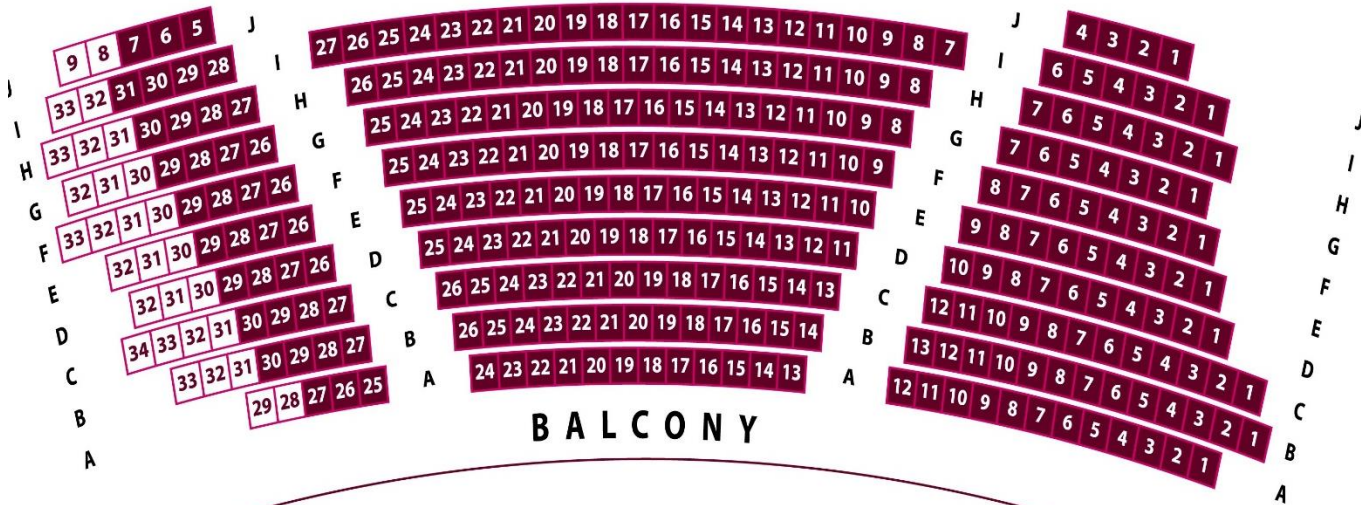

EVERYMAN

SEATING PLAN

BALCONY

STAGE

RESTRICTED VIEW