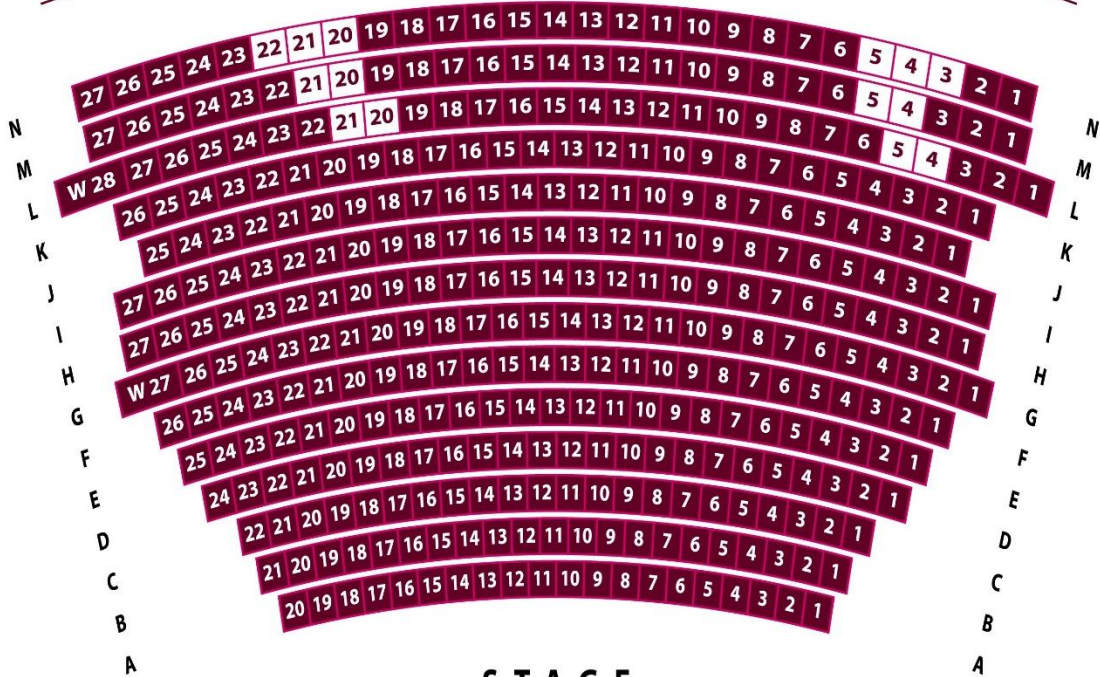

EVERYMAN

SEATING PLAN

BALCONY

STAGE

RESTRICTED VIEW